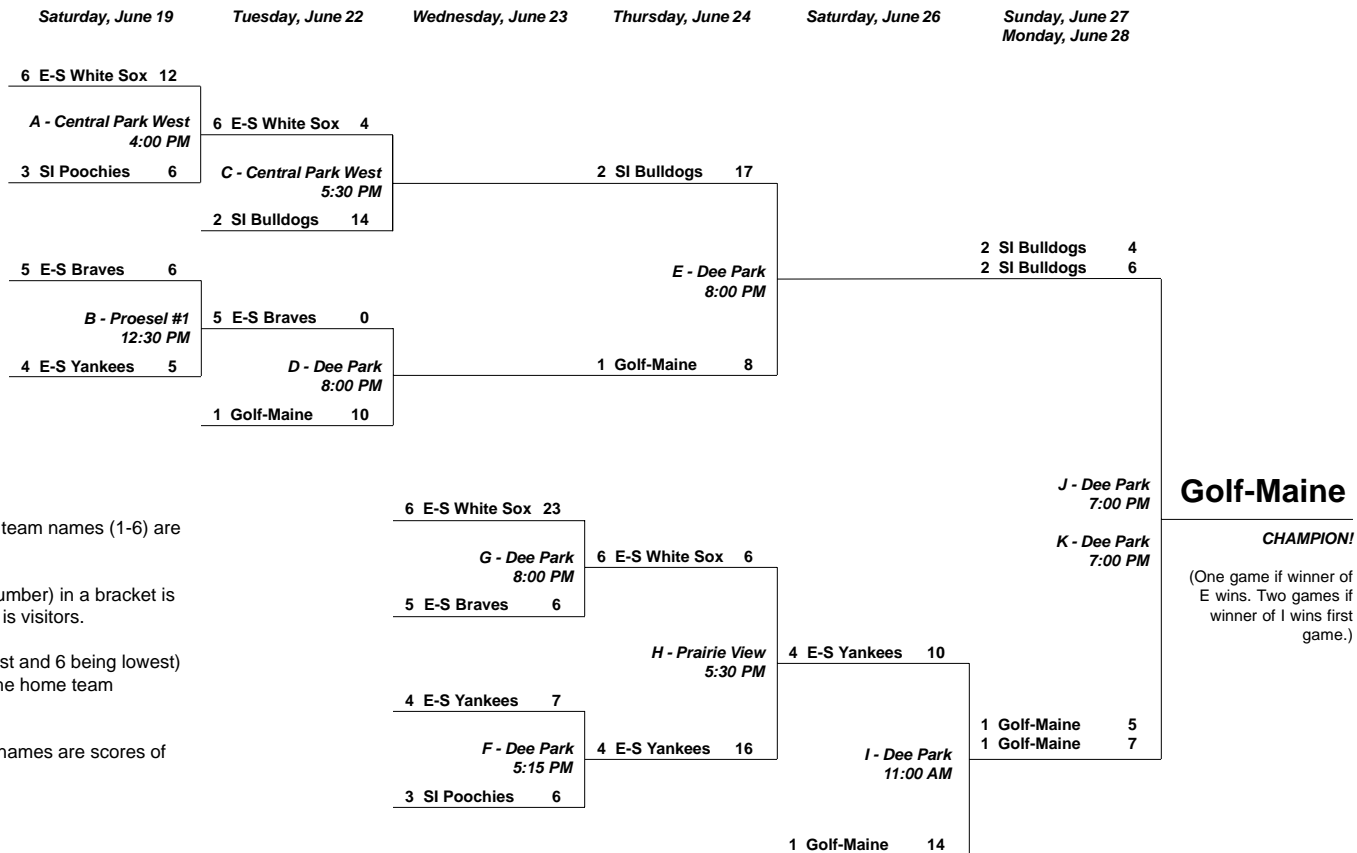

2004 NATIONAL DIVISION PENNANT RACE

PLEASE CHECK THIS WEB PAGE FREQUENTLY!
 RAINOUTS, ETC., WILL MAKE FOR LOTS OF REVISIONS.

REVISED MONDAY, JUNE 28, 11:15 PM

NOTE: The numbers to the left of team names (1-6) are regular season seedings.

The higher seeded team (lower number) in a bracket is home and the lower seeded team is visitors.

The higher seeded (1 being highest and 6 being lowest) team from the regular season is the home team throughout the tournament.

The numbers to the right of team names are scores of games already played.