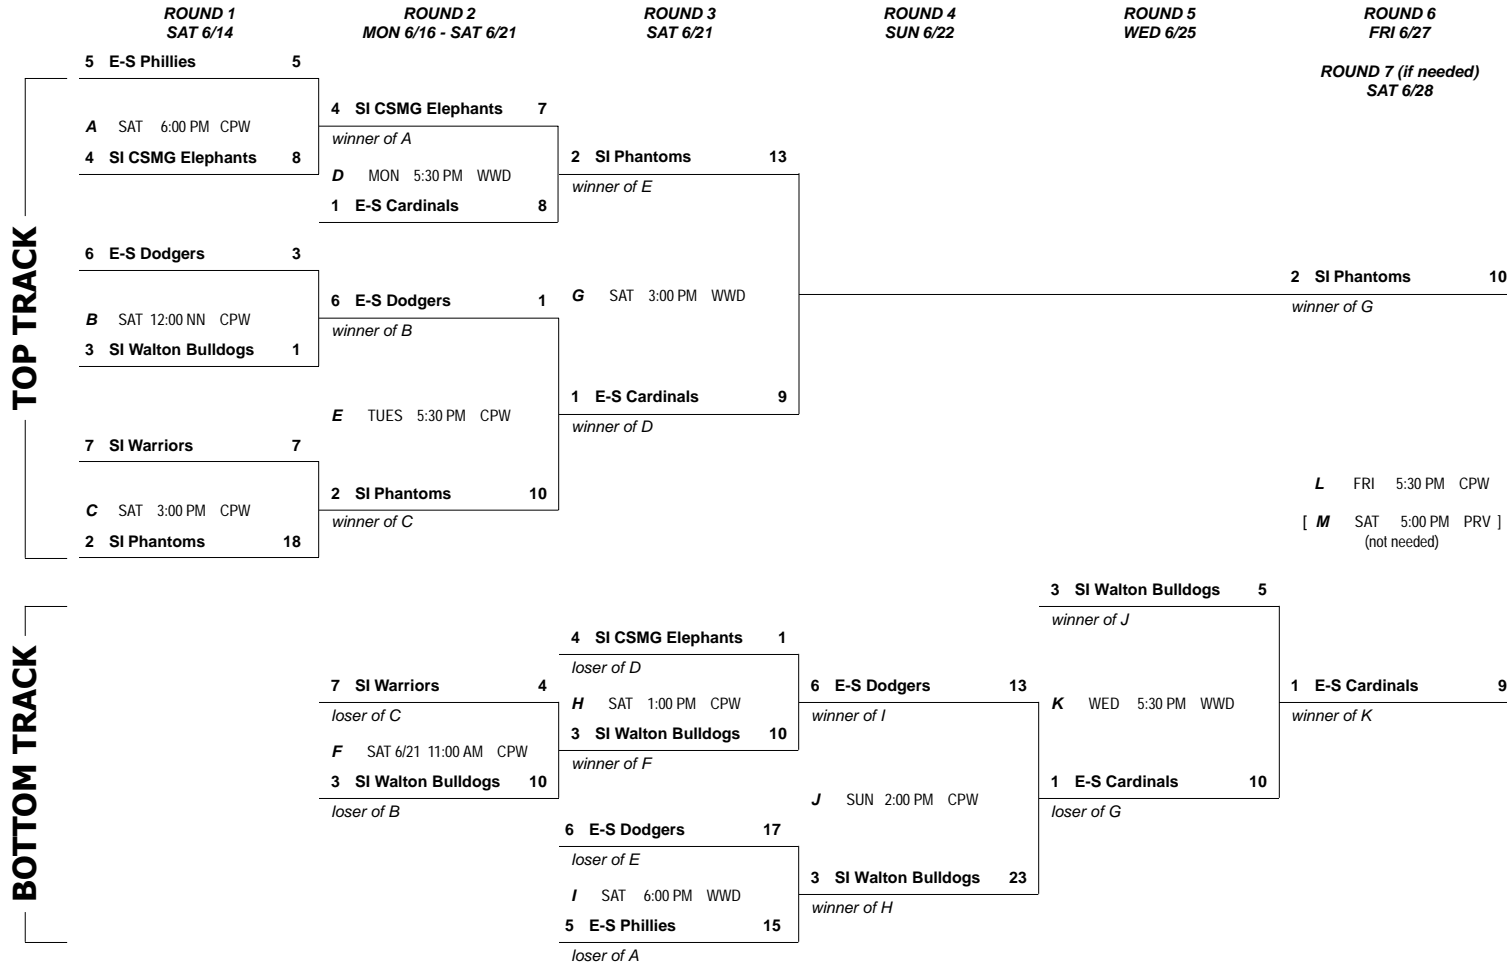

# 2003 SPRING SEASON DIVISIONAL CHAMPIONSHIPS SEVEN-TEAM DOUBLE-ELIMINATION NATIONAL DIVISION

**NORTH SUBURBAN YOUTH  
BASEBALL ASSOCIATION**

www.nsyba.org

**SEEDINGS**  
The numbers (1-7) are regular season seedings. The higher seeded team (lower number) in a bracket is home and the lower seeded team is visitors. The higher seeded team from the regular season is the home team throughout the tournament.

**KEY TO DIAMOND ABBREVIATIONS:**  
CPW Central Park West  
DEE Dee Park  
LRM Laramie West  
PRO Proesel #1  
PRV Prairie View  
WWD Wildwood

**KEY TO LEAGUE ABBREVIATIONS:**  
E-S Edgebrook-Sauganash  
MG Morton Grove  
SI Skokie Indians  
SY Skokie Youth

Number to left of team name is regular season seeding. Number to right of team name on completed games is score.

**REVISED: Sunday, June 29, 12:30 PM**

**NOTE: PLEASE CHECK THIS DRAW-SHEET DAILY FOR UPDATES AND CHANGES!**