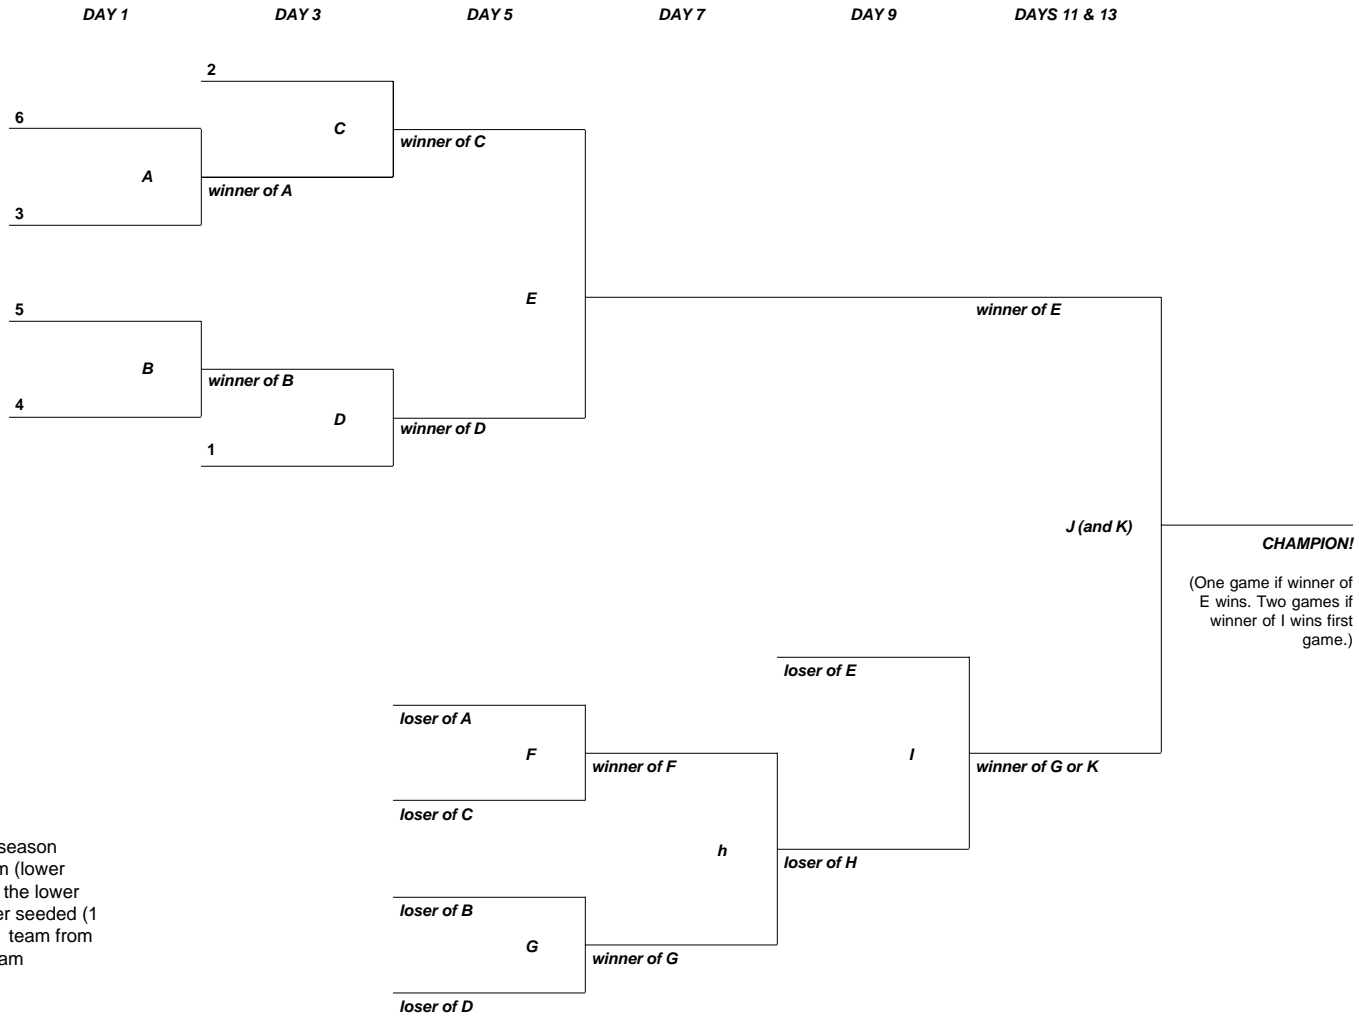

**NORTH SUBURBAN YOUTH
BASEBALL ASSOCIATION**

www.nsyba.org

**SIX-TEAM
DOUBLE-ELIMINATION
CHAMPIONSHIP SEASON**

These numbers (1-6) are regular season seedings. The higher seeded team (lower number) in a bracket is home and the lower seeded team is visitors. The higher seeded (1 being highest and 6 being lowest) team from the regular season is the home team throughout the tournament.