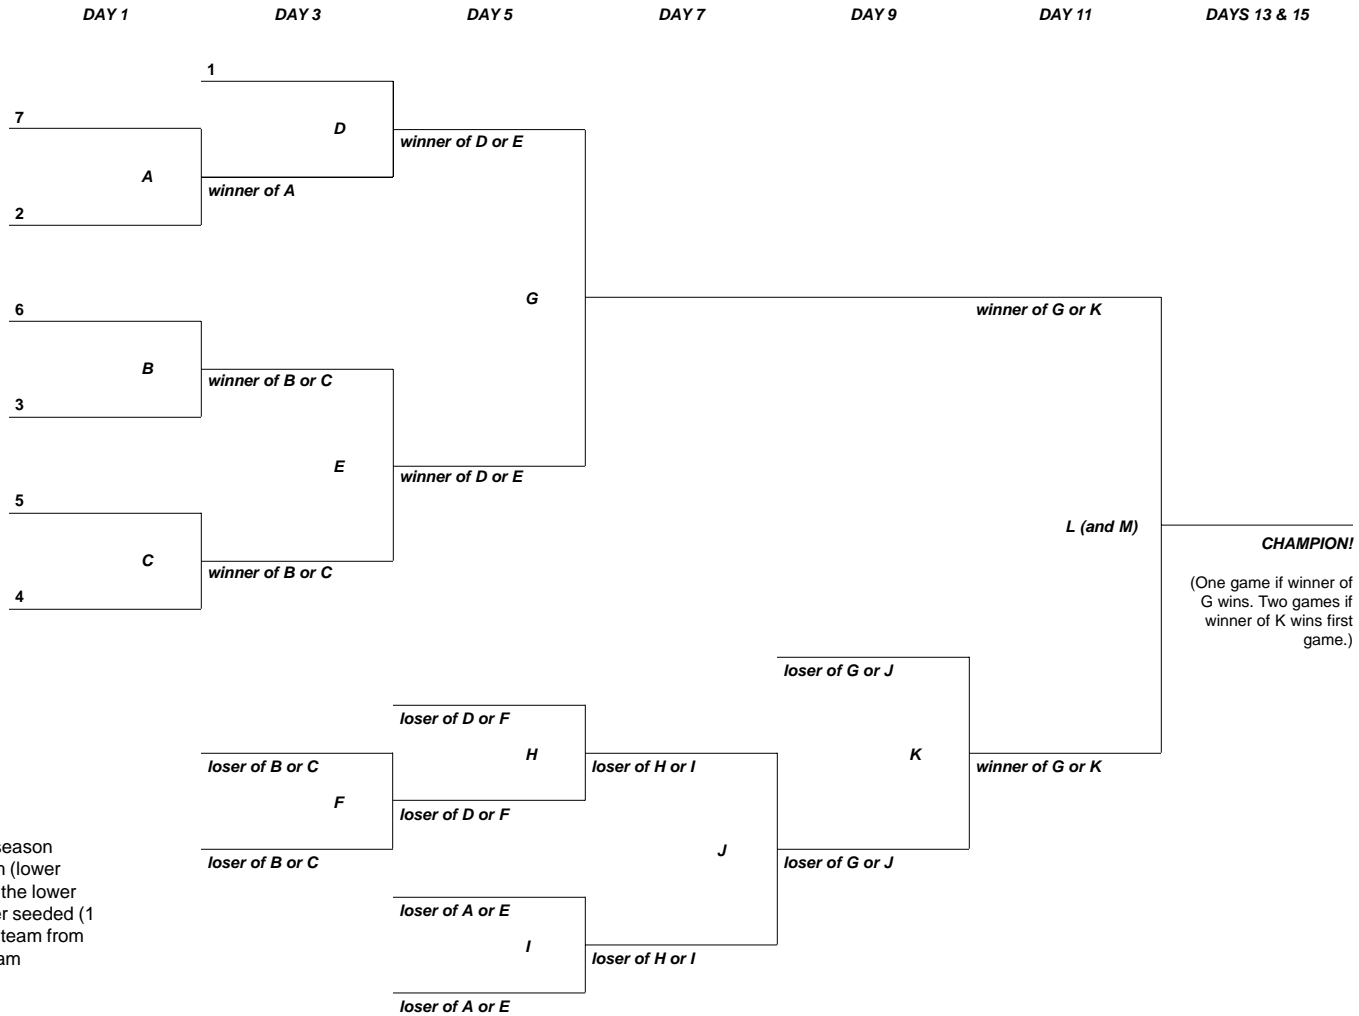

**NORTH SUBURBAN YOUTH
BASEBALL ASSOCIATION**

www.nsyba.org

**SEVEN-TEAM
DOUBLE-ELIMINATION
CHAMPIONSHIP SEASON**

These numbers (1-7) are regular season seedings. The higher seeded team (lower number) in a bracket is home and the lower seeded team is visitors. The higher seeded (1 being highest and 7 being lowest) team from the regular season is the home team throughout the tournament.