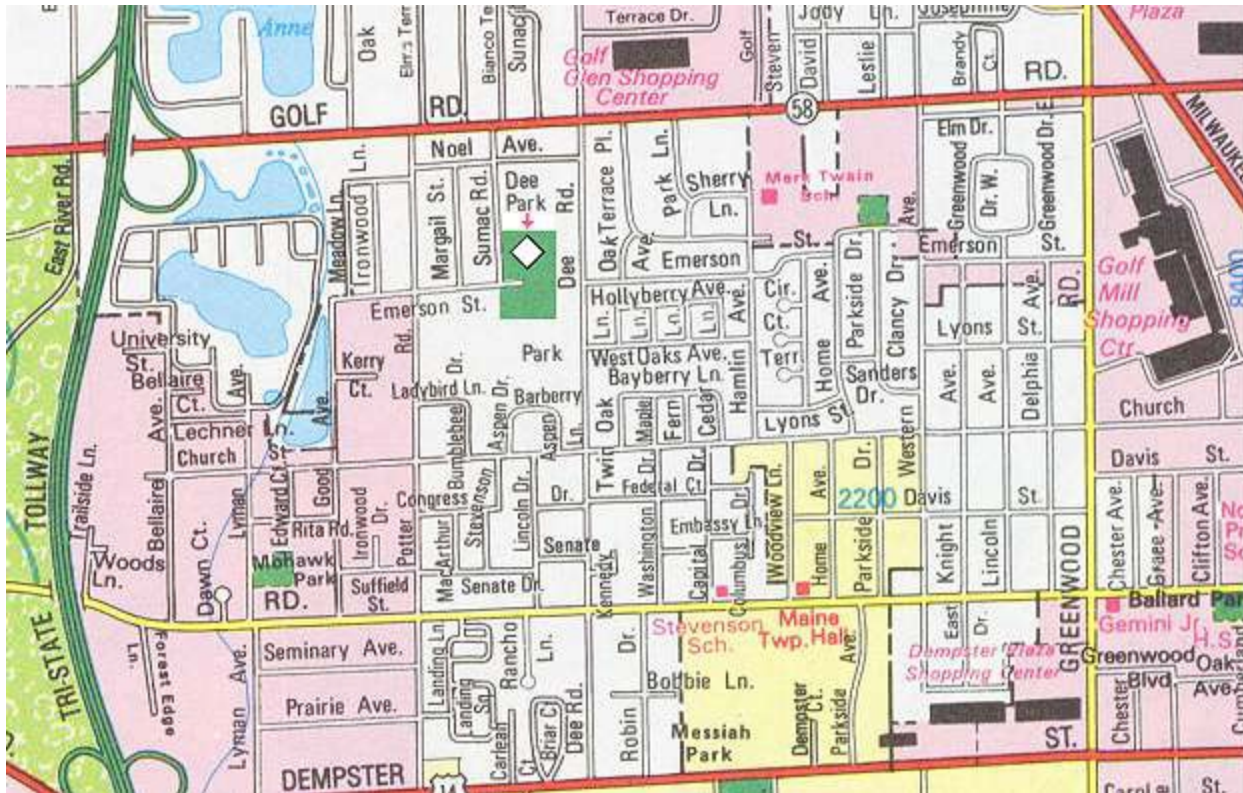

NORTH SUBURBAN YOUTH BASEBALL ASSOCIATION

DEE PARK

DIRECTIONS

FROM NORTHERN SKOKIE OR EVANSTON: Take Golf Road west past the Golf-Mill Shopping Center to Dee Road. Turn south (left) on Dee Road.

FROM SOUTHERN SKOKIE OR LINCOLNWOOD: Take Milwaukee Avenue northwest to Golf Road. Turn west (left) on Golf Road to Dee Road. Turn south (left) on Dee Road.

FROM NORTHWEST CHICAGO: Take Harlem Avenue or Waukegan Road (Waukegan Road is Caldwell south of Dempster) north to Milwaukee Avenue. Turn northwest (left) on Milwaukee Avenue to Golf Road. Turn west (left) on Golf Road to Dee Road. Turn south (left) on Dee Road.