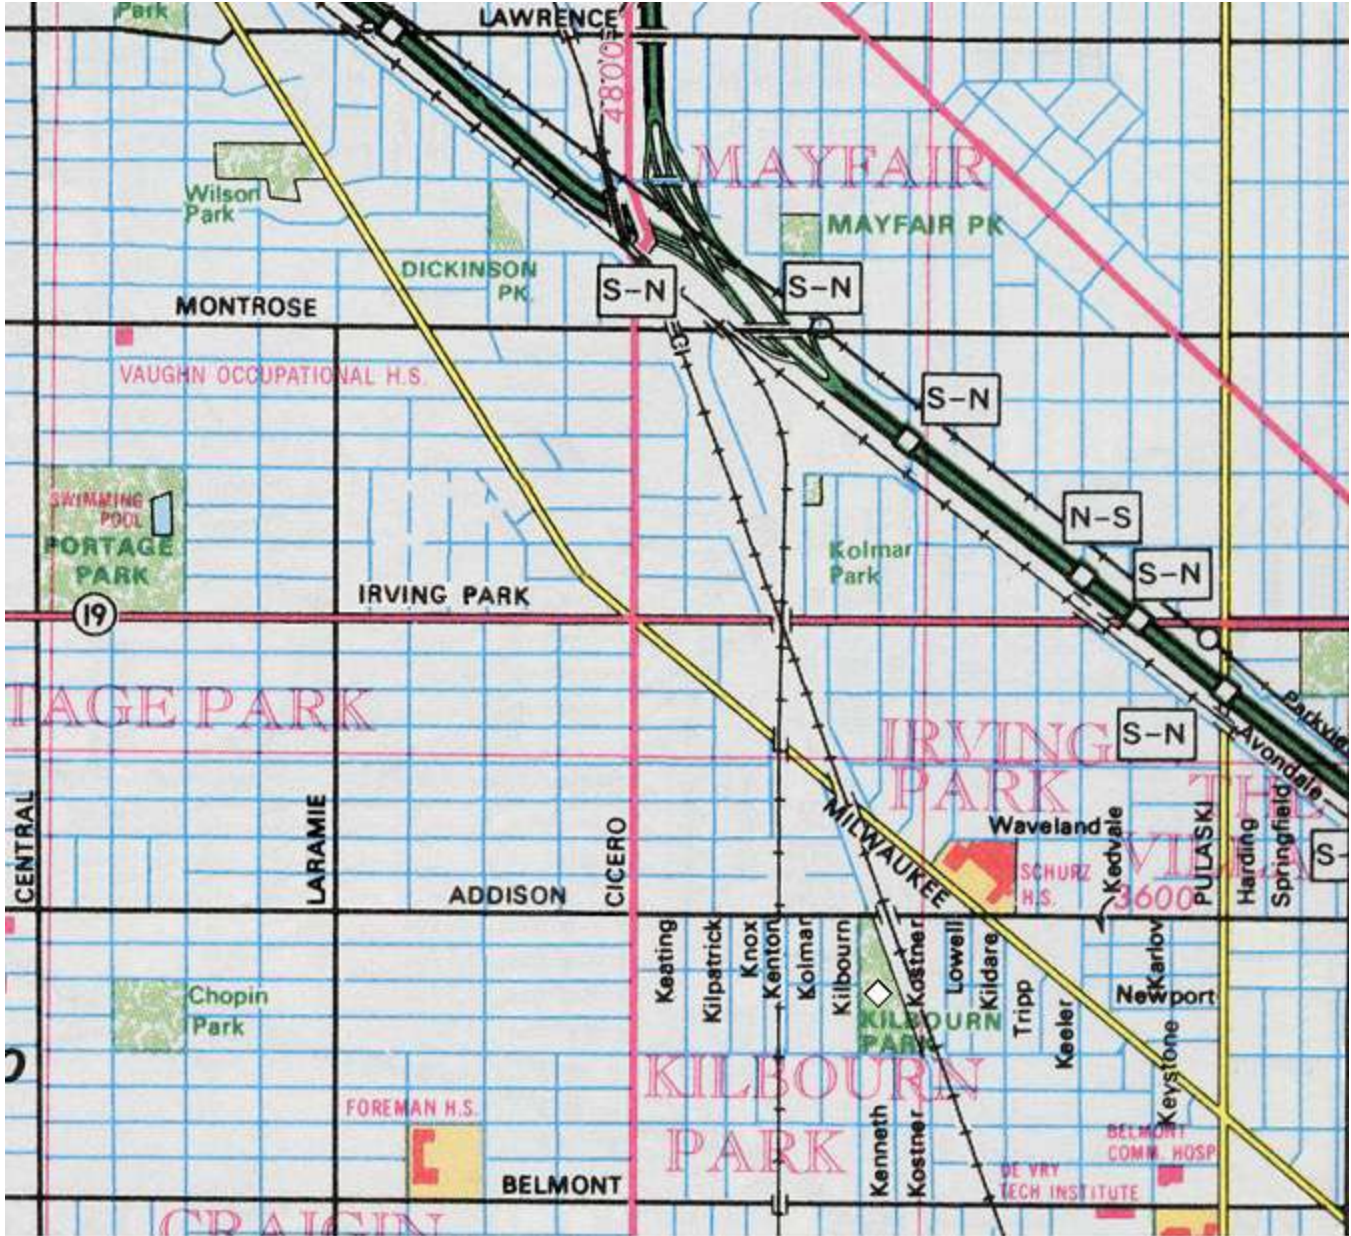

KILBOURN PARK in CHICAGO

DIRECTIONS

FROM MOST DIRECTIONS: Take the Edens Expressway to the Pulaski exit. Exit southbound on Pulaski to Addison. Turn west (right) on Addison and take it to Kilbourn. Turn south (left) on Kilbourn.