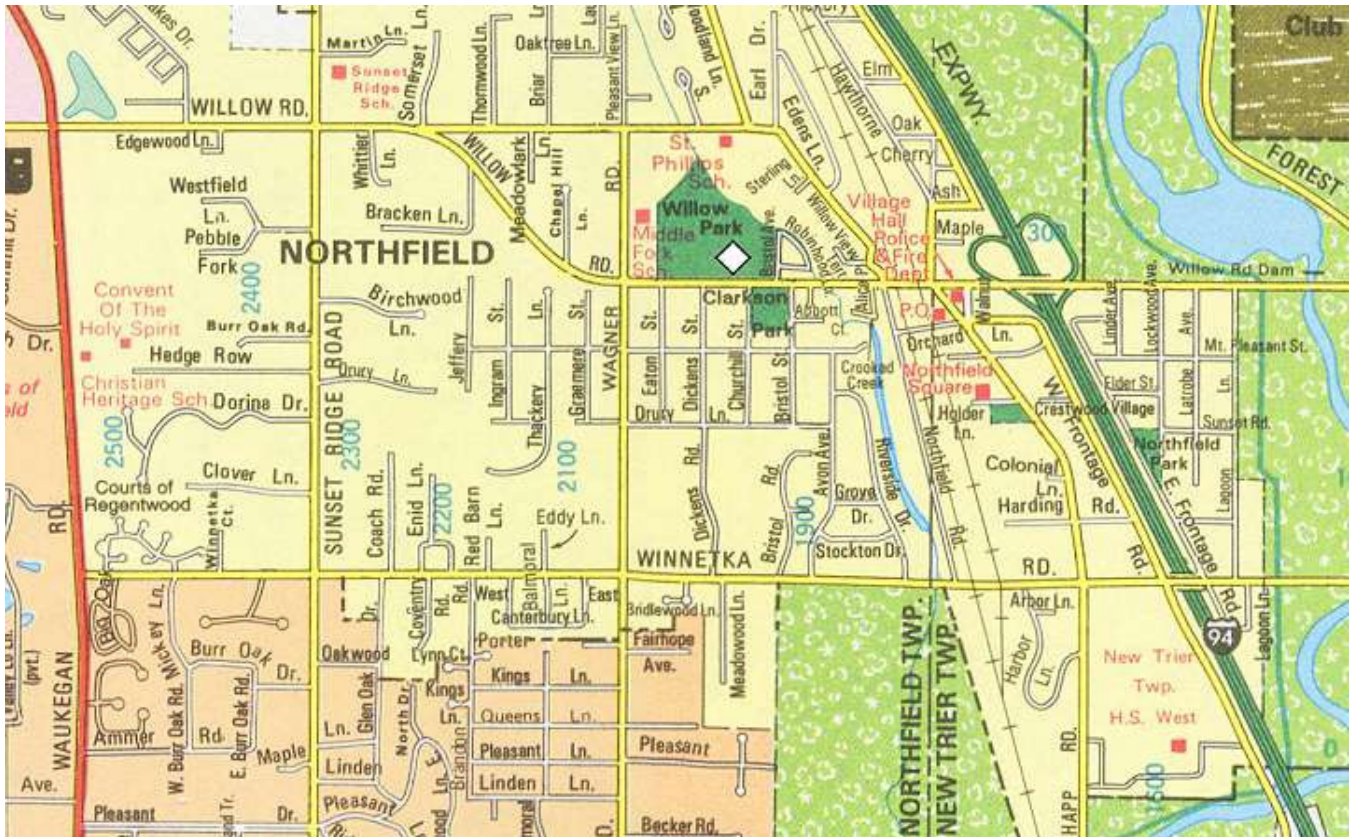

NORTH SUBURBAN YOUTH BASEBALL ASSOCIATION

NORTHFIELD 3 PARK

DIRECTIONS

FROM SKOKIE, EVANSTON, WILMETTE OR KENILWORTH: Take Winnetka Road west to Wagner Road. Turn north (right) on Wagner Road. Take Wagner Road to Willow Road. OR, take the Edens Expressway to Willow Road, exit on Willow Road westbound and follow Willow Road to Wagner Road. Park in the parking lot of the Northfield Community Center at the northeast corner of Wagner and Willow. The pony league diamond (#3) is the one furthest east.

FROM THE WEST AND SOUTH: Take Waukegan Road to Winnetka Road. Turn east (right) on Winnetka Road and take it to Wagner Road. Turn north (left) on Wagner Road and take it to Willow Road. OR, take Waukegan Road to Willow Road. Turn east (right) on Willow Road and take it to Wagner Road. Park in the parking lot of the Northfield Community Center at the northeast corner of Wagner and Willow. The pony league diamond (#3) is the one furthest east.