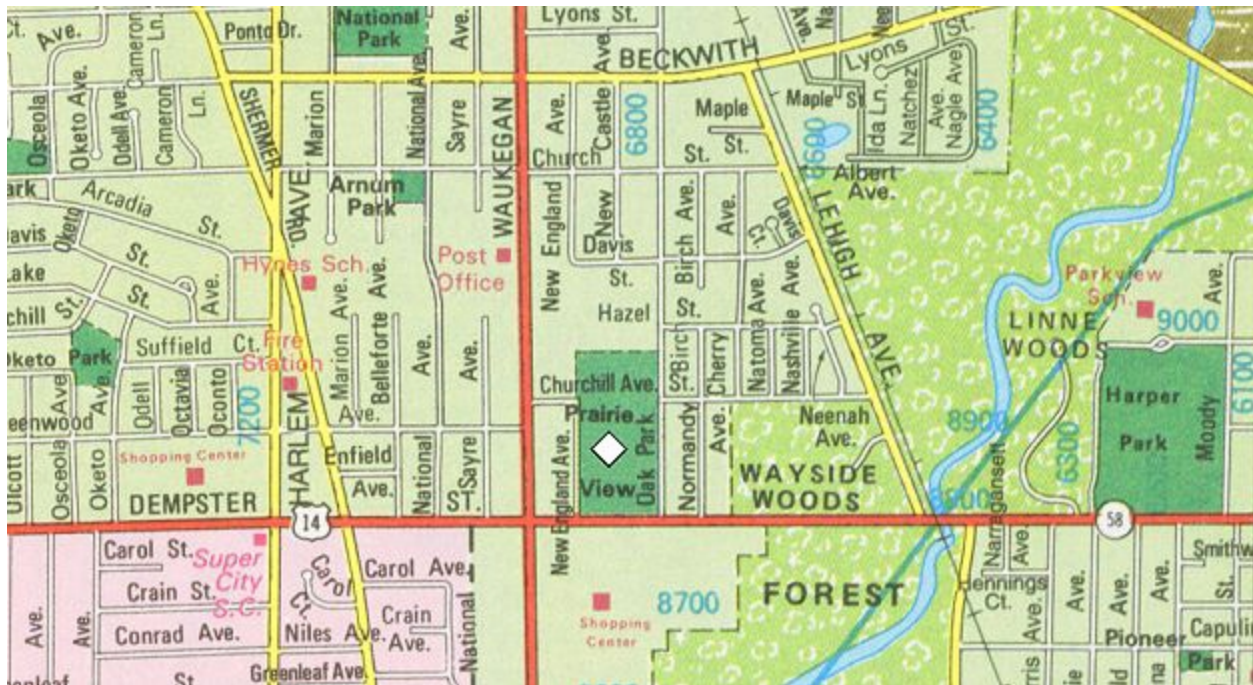

### DIRECTIONS

**FROM SKOKIE OR EVANSTON:** Take Dempster Street west almost to Waukegan Road. Turn north on the driveway to the Morton Grove Community Center. The pony league diamond is immediately north of the Community Center.

**FROM GOLF-MAINE AREA:** Take Waukegan Road south to Dempster Street. Turn east on Dempster, then north into the driveway to the Morton Grove Community Center. The pony league diamond is immediately north of the Community Center.

**FROM LINCOLNWOOD:** Take Lincoln Avenue to Dempster. Turn west on Dempster. Turn north on the driveway to the Morton Grove Community Center. The pony league diamond is immediately north of the Community Center.

**FROM NORTHWEST CHICAGO:** Take Milwaukee Avenue or Harlem Avenue north to Dempster. Turn east on Dempster. Turn north on the driveway to the Morton Grove Community Center. The pony league diamond is immediately north of the Community Center.