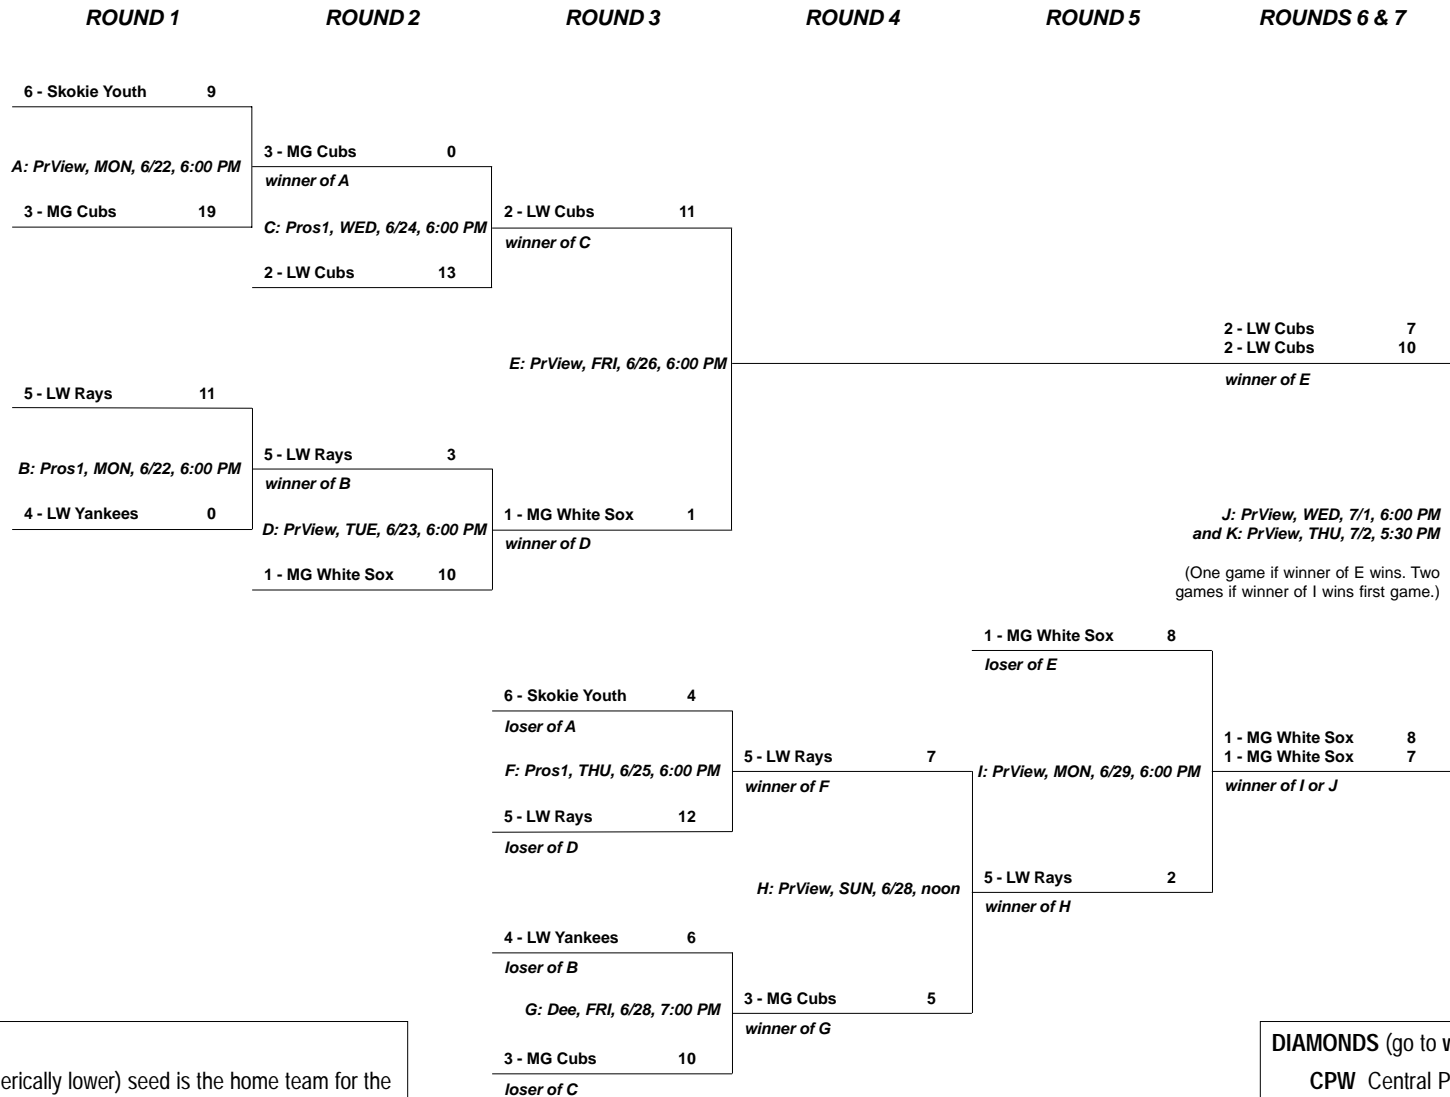

2009 SPRING PLAYOFFS SCHEDULE — CHECK FREQUENTLY FOR REVISIONS

revised Thursday, July 2, 2009, 9:30 PM

LINCOLNWOOD
CUBS

2009 NSYBA
CHAMPIONS!

- NOTES:**
- Higher (numerically lower) seed is the home team for the whole tournament.
 - Home team, regardless of diamond, is responsible for supplying game balls and umpires.
 - Normal pitcher use rules apply throughout the playoffs.

- DIAMONDS** (go to www.nsyba.org for directions):
- CPW** Central Park West (Skokie Youth)
 - Dee** Dee Park in Des Plaines
 - LarmW** Laramie West (Skokie Youth)
 - PrView** Prairie View (Morton Grove)
 - Pros** Proesel Park (Lincolnwood — #1, #2 or #3)